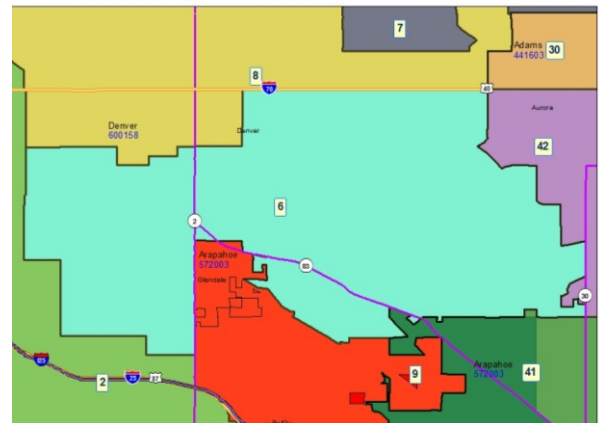

Legislative District Information

After 2011 Reapportionment

House District 6

Senate Districts: 31, 32, 33

District Population: 75,505

County	Population	Percent
Denver County	75,505	100%

Registered Voters: 42,260

Party	Number	Percent
Republican	9,616	22.75%
Democratic	20,450	48.39%
Unaffiliated	11,889	28.13%
Minor Party	305	0.72%

Voting Age Population: 61,211

Population Demographics

Race/Ethnicity	Number	Percent
White-Non Hispanic	53,645	71.05%
Hispanic	8,575	11.36%
Black	8,456	11.20%
American Indian or Alaskan Native	477	0.63%
Asian	4,112	5.45%
Hawaiian or Pacific Islander	77	0.10%
Other	163	0.22%

Communities within district

Denver

School Districts within district

Adams-Arapahoe 28J
 Cherry Creek 5
 Denver County 1